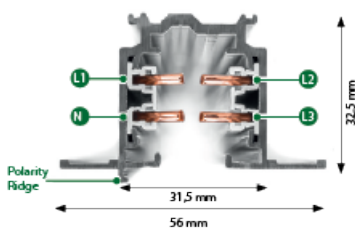

3 CIRCUIT TRACK 240V STANDARD

- 240v Switch ON/OFF
- Mains dimming
- Casambi Fixtures
- Permanent live for emergency
- All above can be mixed