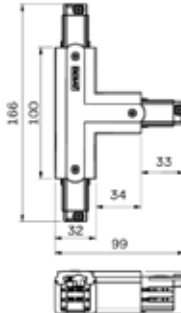

T-FEED

STANDARD

Part No.

KXTS36-WHT-RR
KXTS36-BLK-RR
KXTS36-GRY-RR

DALI

Part No.

KXTSNC36-WHT-RR
KXTSNC36-BLK-RR
KXTSNC36-GRY-RR

Polarity

Colour Finish

WHITE
BLACK
GREY

KXTS37-WHT-LL
KXTS37-BLK-LL
KXTS37-GRY-LL

KXTSNC37-WHT-LL
KXTSNC37-BLK-LL
KXTSNC37-GRY-LL

WHITE
BLACK
GREY

KXTS39-WHT-RL
KXTS39-BLK-RL
KXTS39-GRY-RL

KXTSNC39-WHT-RL
KXTSNC39-BLK-RL
KXTSNC39-GRY-RL

WHITE
BLACK
GREY

KXTS40-WHT-LR
KXTS40-BLK-LR
KXTS40-GRY-LR

KXTSNC40-WHT-LR
KXTSNC40-BLK-LR
KXTSNC40-GRY-LR

WHITE
BLACK
GREY