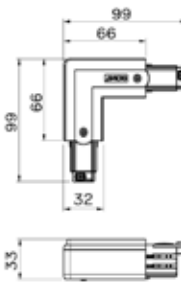

STANDARD

Part No.

KXTS34-WHT-RIGHT
KXTS34-BLK-RIGHT
KXTS34-GRY-RIGHT

DALI

Part No.

KXTSC634-WHT-DALI
KXTSC634-BLK-DALI
KXTSC634-GRY-DALI

Polarity

Colour Finish

WHITE
BLACK
GREY

KXTS35-WHT-LEFT
KXTS35-BLK-LEFT
KXTS35-GRY-LEFT

KXTSC635-WHT-DALI
KXTSC635-BLK-DALI
KXTSC635-GRY-DALI

WHITE
BLACK
GREY