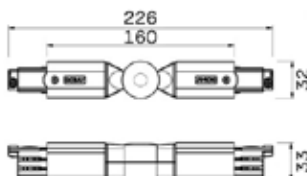

ADJUSTABLE CORNER CONNECTOR

STANDARD
Part No.
KXTS24-WHT
KXTS24-BLK
KXTS24-GRY

Colour Finish
WHITE
BLACK
GREY