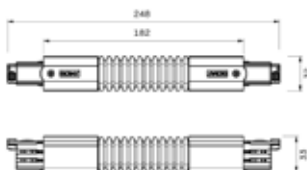

3. CONNECTORS WITHOUT OPTION FOR POWER SUPPLY

STRAIGHT CONNECTOR

STANDARD
Part No.
KXTS21-WHT
KXTS21-BLK
KXTS21-GRY

DALI
Part No.
KXTSC621-WHT
KXTSC621-BLK
KXTSC621-GRY

Colour Finish
WHITE
BLACK
GREY

FLEXIBLE CORNER CONNECTOR