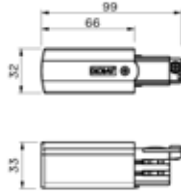

FIX POINT

STANDARD	
Part No.	
KGA70-WHT	
KGA70-BLK	
KGA70-GRY	

Colour Finish
WHITE
BLACK
GREY

Track Components

2. POWER FEEDS (POWER SUPPLY BASED CONNECTORS)

END FEED

STANDARD

Part No.