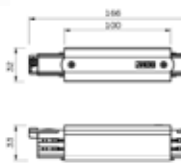

DALI

Part No.

KXTSNC638-WHT
KXTSNC638-BLK
KXTSNC638-GRY

Polarity

Colour Finish

WHITE
BLACK
 GREY

MIDDLE-FEED

STANDARD