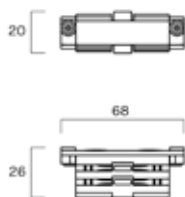

Track Components

3. CONNECTORS WITHOUT OPTION FOR POWER SUPPLY

STRAIGHT CONNECTOR

STANDARD
Part No.
KXTS21-WHT
KXTS21-BLK
KXTS21-GRY

DALI
Part No.
KXTSC621-WHT
KXTSC621-BLK
KXTSC621-GRY

Colour Finish
WHITE
BLACK
GREY