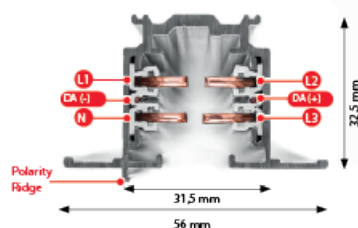

3 CIRCUIT TRACK 240V DALI

- DALI ballest track spots (Nordic Pulse)
- DALI emergency
- Switch ON/OFF
- Mains dimming
- Casambi Fixtures
- Permanent live for emergency
- All above can be mixed